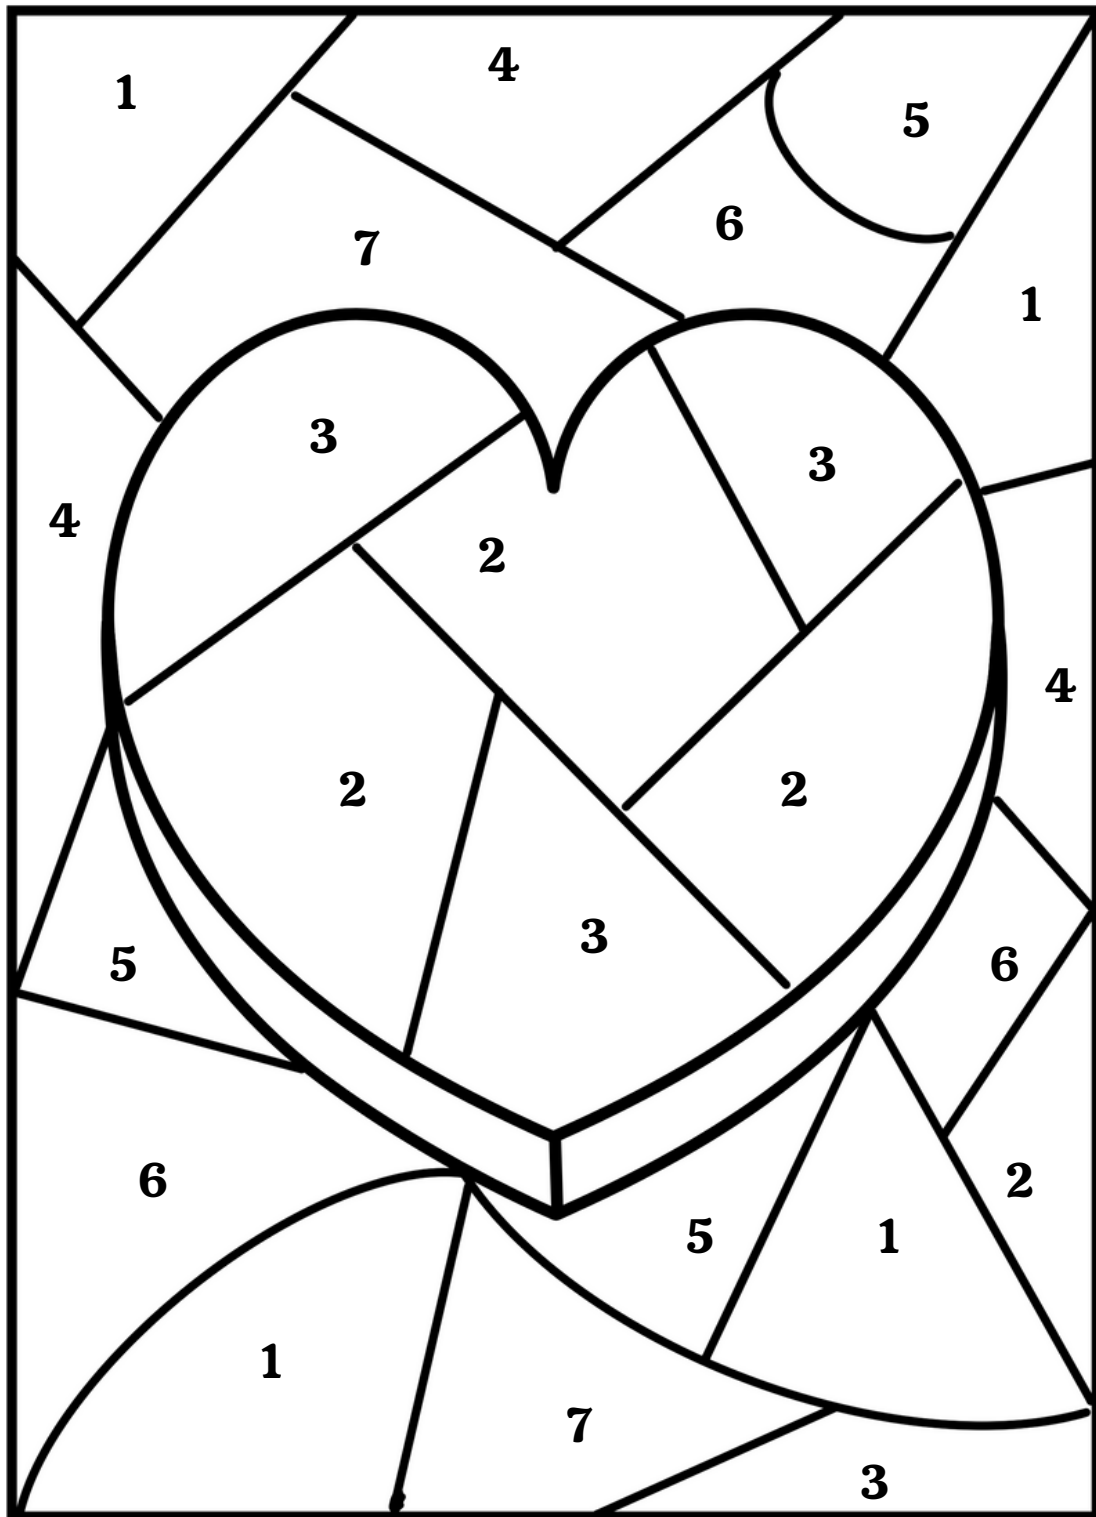

# Valentine's Day Color by Numbers

- 1 **Brown** 2 **Red** 3 **Pink** 4 **Green**  
5 **Orange** 6 **Blue** 7 **Yellow**